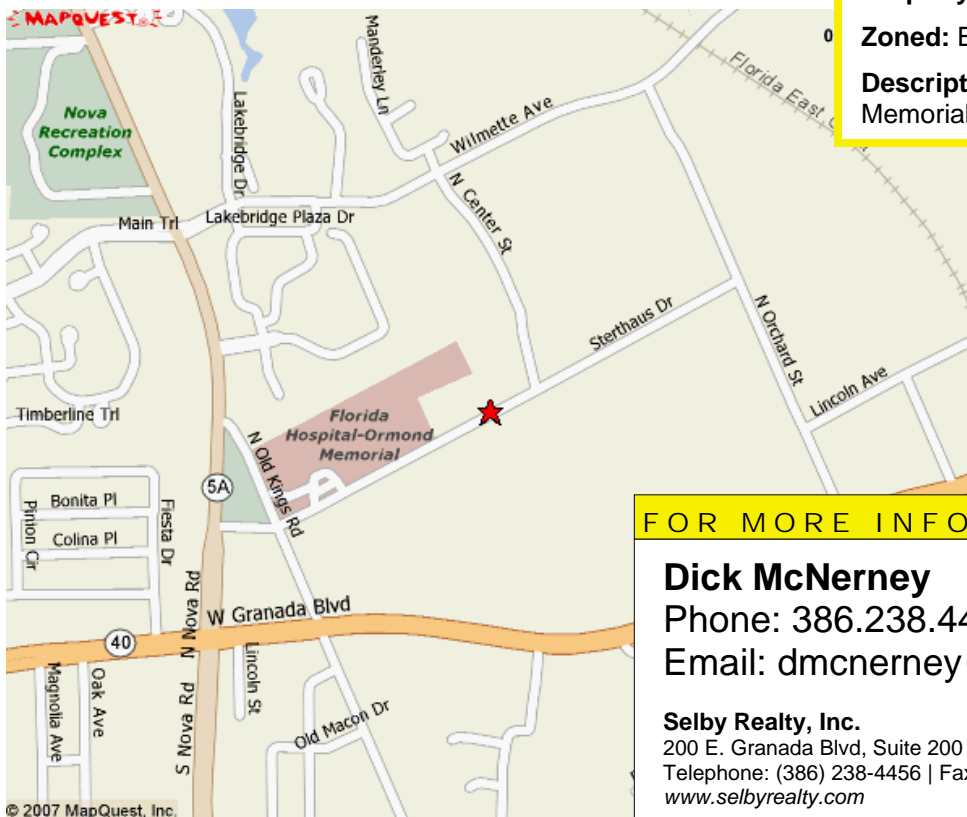

## Vacant Land FOR SALE

Sterthaus Drive \* Ormond Beach, Florida  
**Located Near Florida Memorial Hospital**

### Property Details:

**Address:** Sterthaus Drive, Ormond Beach, FL 32174

**Lot Size:** 8.33 Acres

**Sale Price:** \$1,000,000

**Property ID:** 4241-01-05-0060

**Zoned:** B-1

**Description:** Located near Florida Memorial Hospital, Ormond Beach